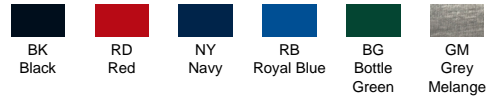

## SWEATSHIRT UNISEX 330

SWRA330

### COLOURS

### CHARACTERISTICS

65% polyester / 35% cotton 330gsm

Double stitch on collar, sleeves and bottom. Lycra rib on collar, cuffs and bottom. Available only in certain markets