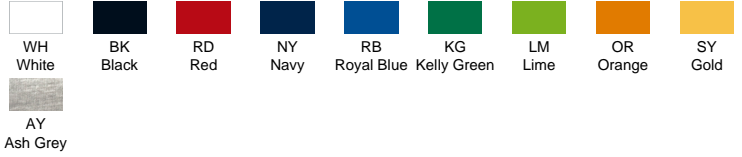

OCEAN T-SHIRT

TSOCEAN

COLOURS

NEW COLORS

CHARACTERISTICS

100% preshrunk cotton. Weight: 145 gsm. approx.

Adult short sleeve T-Shirt. Tubular fabric. Double stitch on collar, sleeves and bottom.

SIZE