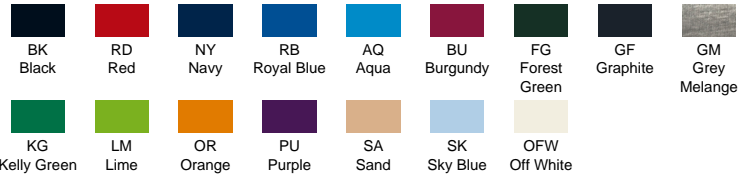

POLAR FLEECE MAN

FLRA300

COLOURS

NEW COLORS

CHARACTERISTICS

100% polyester. Gramage: 300 gsm.

Polar fleece. Full zip and side pockets. Micro polar fleece with antipill finishing. Drawstring with stoppers.

SIZE