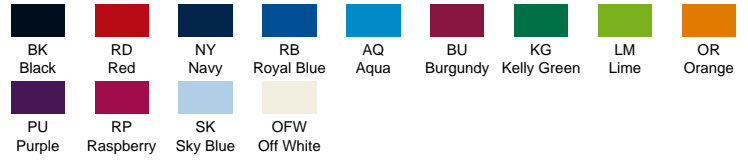

POLAR FLEECE LADY

FLRL300

COLOURS

NEW COLORS

CHARACTERISTICS

100% polyester. Weight: 300 gsm.

Woman fitted polar fleece. Full zip and side pockets with zip. Micro polar fleece antipill finishing. Drawstring with stoppers.