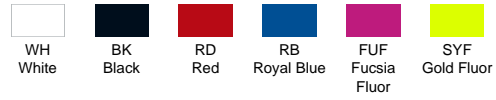

SPORT T-SHIRT ARUBA LADY

SPORTARBL

COLOURS

CHARACTERISTICS

100% polyester. Weight: 130 gsm.

Ladies racer back style t-shirt.

SIZE

EU	S	M	L	XL	XXL
Width	38 cm 15"	40 cm 15.7"	42 cm 16.5"	44 cm 17.3"	46 cm 18.1"
Length	61 cm 24"	63 cm 24.8"	65 cm 25.6"	67 cm 26.4"	69 cm 27.2"