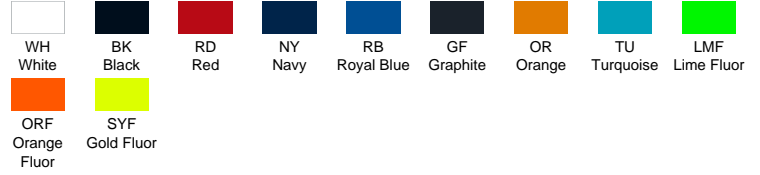

SPORT T-SHIRT MAN

SPORTMAN

COLOURS

NEW COLORS

CHARACTERISTICS

100% polyester. Weight: 130 gsm.

Performance T-shirt. Raglan sleeve, with decorative stitching on it.

SIZE