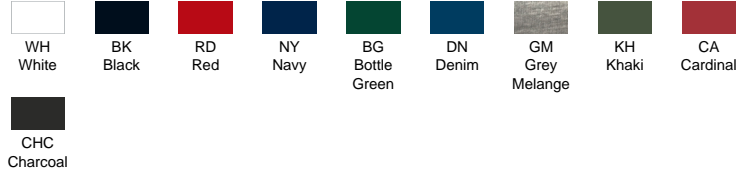

FULL ZIP SWEATSHIRT

SWRAFUZIP

COLOURS

CHARACTERISTICS

65% polyester 35% cotton.290gsm

1x1 lycra rib in cuffs and waistband. Full invisible zipper. Side pocket.

SIZE

EU	XS	S	M	L	XL	XXL
Width	62 cm 24.4"	52 cm 20.5"	54 cm 21.3"	56 cm 22"	58 cm 22.8"	60 cm 23.6"
Length	78 cm 30.7"	67 cm 26.4"	69 cm 27.2"	72 cm 28.3"	74 cm 29.1"	76 cm 29.9"