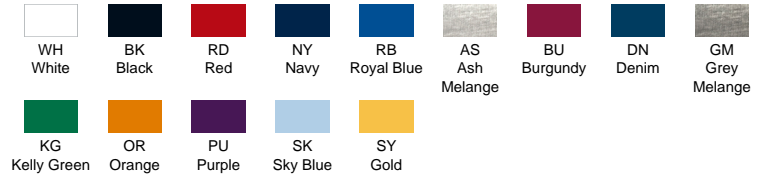

# KANGAROO SWEATSHIRT SWRAKNG

## COLOURS

## NEW COLORS