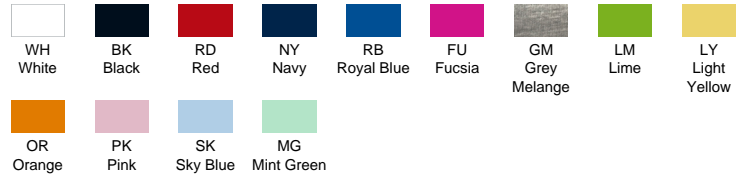

KID TONGA
TSLKTNG

COLOURS

CHARACTERISTICS

100% cotton. Gramage: 155 gr. approx.

Girl short sleeve t-shirt. Single jersey.

SIZE

EU	3-4	5-6	7-8	9-11	12-14
Width	30 cm 11.8"	32 cm 12.6"	34 cm 13.4"	36 cm 14.2"	38 cm 15"
Length	42 cm 16.5"	45 cm 17.7"	48 cm 18.9"	51 cm 20.1"	54 cm 21.3"