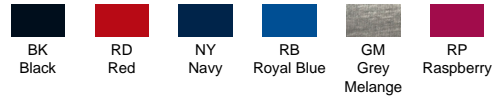

MICRO FLEECE LADY

MICFLELADY

COLOURS

CHARACTERISTICS

100% polyester. 140gsm

Half zip. Micro polar eece with antipill nishing. Cuffs with elastic.

SIZE

EU	XS	S	M	L	XL	XXL
Width	46 cm 18.1"	48 cm 18.9"	51 cm 20.1"	53 cm 20.9"	55 cm 21.7"	58 cm 22.8"
Length	61 cm 24"	63 cm 24.8"	65 cm 25.6"	67 cm 26.4"	69 cm 27.2"	70 cm 27.6"