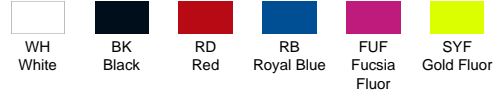

SPORT T-SHIRT ARUBA MAN
SPORTARBM

COLOURS

CHARACTERISTICS

100% polyester. Weight: 130 gsm.

Sport t-shirt without sleeves. Racer back style.

SIZE

EU	S	M	L	XL	XXL
Width	49 cm 19.3"	51 cm 20.1"	53 cm 20.9"	55 cm 21.7"	57 cm 22.4"
Length	66 cm 26"	68 cm 26.8"	70 cm 27.6"	72 cm 28.3"	74 cm 29.1"