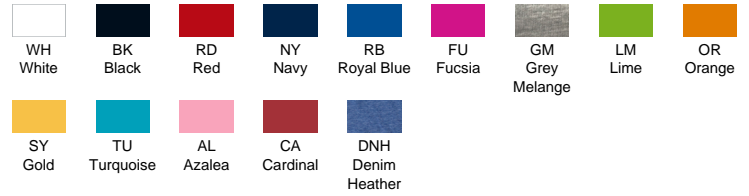

**REGULAR LADY COMFORT**  
TSRLCMF

**COLOURS**

**NEW COLORS**

**CHARACTERISTICS**

100% cotton Weight: 145 gsm. Approx.

Single Jersey. Body fitted. Grey Melange: 85% cotton / 15% viscose. Heather: 65% polyester / 35% cotton. Denim heather: 60% cotton / 40% polyester.