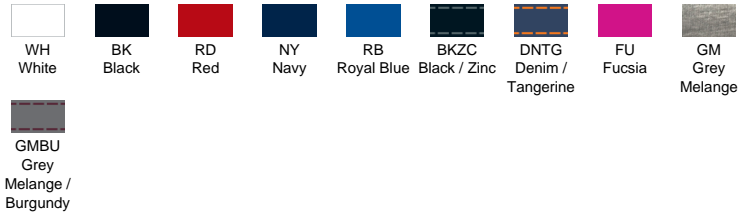

URBAN V-NECK
TSUAPICO

COLOURS

NEW COLORS

CHARACTERISTICS

100% preshrunk cotton. Gramage: 155-160 gsm. approx

V-neck T-shirt. Shoulder to shoulder tape. Lycra V-neck. Grey Melange: 85% cotton / 15% viscose. Heather: 65% polyester / 35% cotton. Denim heather: 60% cotton / 40% polyester