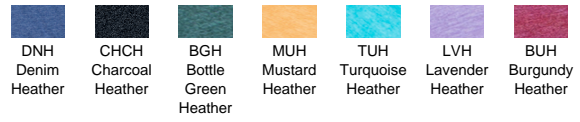

URBAN V-NECK
TSUAPICO

COLOURS

NEW COLORS

CHARACTERISTICS

100% preshrunk cotton. Gramage: 155-160 gsm. approx

V-neck T-shirt. Shoulder to shoulder tape. Lycra V-neck. Grey Melange: 85% cotton / 15% viscose. Heather: 65% polyester / 35% cotton. Denim heather: 60% cotton / 40% polyester