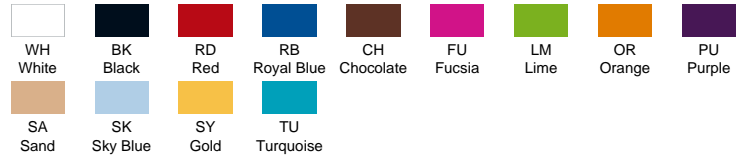

**ARUBA**  
TSULARB

### COLOURS

### CHARACTERISTICS

100% cotton. Gramage: 200 gsm.

Ladies t-back swimming style. 1x1 Rib.