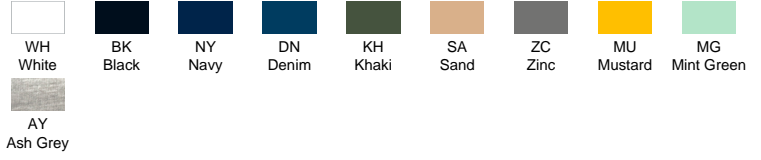

PALMA
TSULPLM

COLOURS

NEW COLORS

CHARACTERISTICS

100% cotton. Gramage: 150 gsm.
Ladies T-shirt short sleeve. Single jersey.

SIZE

EU	S	M	L	XL
Width	48.5 cm 19.1"	50.5 cm 19.9"	52.5 cm 20.7"	54.5 cm 21.5"
Length	66 cm 26"	68 cm 26.8"	70 cm 27.6"	72 cm 28.3"